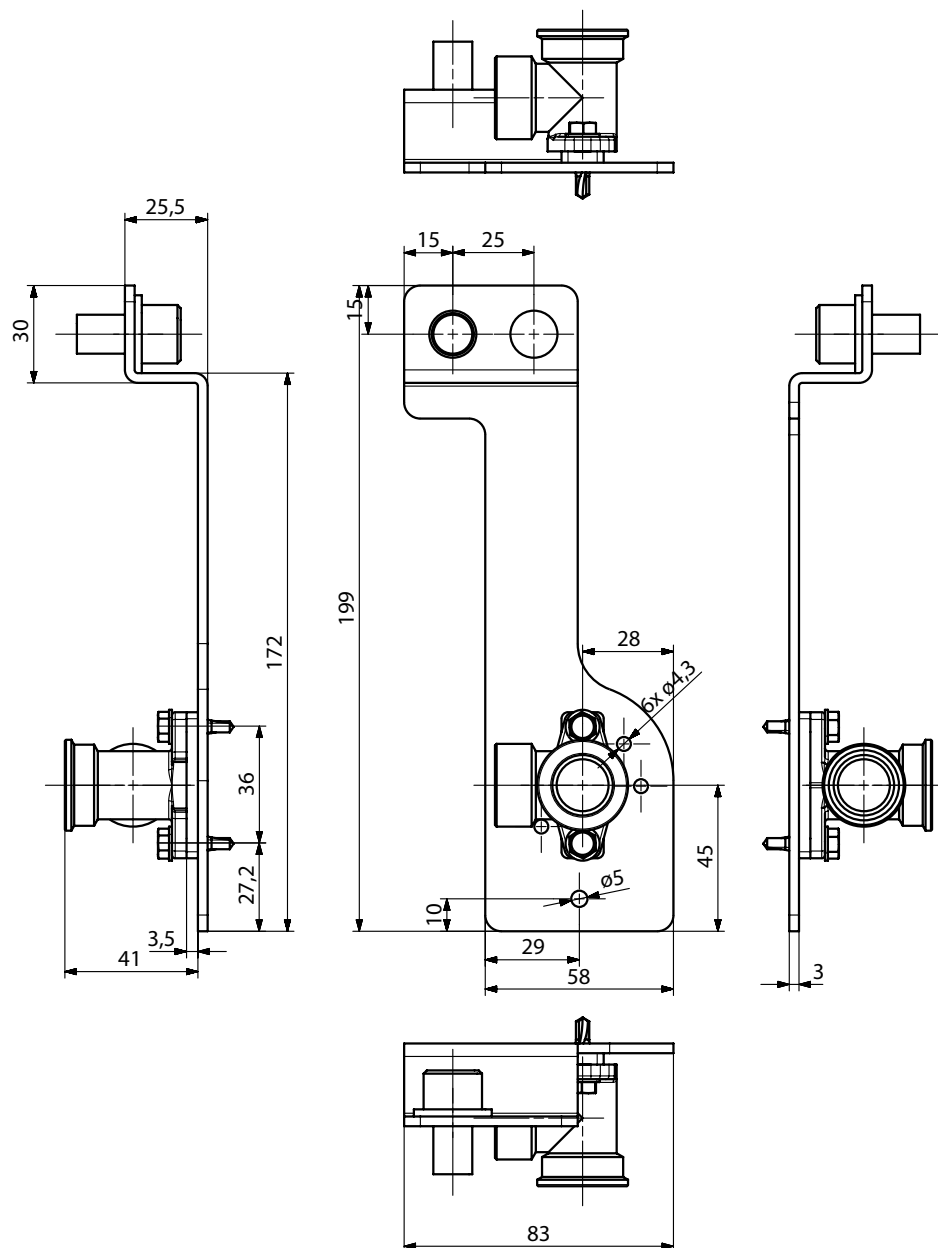

CONNECTION SET left

K710-001

DE Anschluss-Set an ETERNA 2 by Meissen Keramik
für GENERA Manual Dusch-WC

EN Connection set to ETERNA 2 by Meissen Keramik
for GENERA Manual washing toilet

PL Zestaw adaptacyjny do ETERNA 2 by Meissen Keramik
dla toalety myjącej GENERA Manual

RO Set conectare la ETERNA 2 by Meissen Keramik
pentru WC GENERA Manual spălare manuală

CONNECTION SET right

K710-001

DE Anschluss-Set an ETERNA 2 by Meissen Keramik
für GENERA Manual Dusch-WC

EN Connection set to ETERNA 2 by Meissen Keramik
for GENERA Manual washing toilet