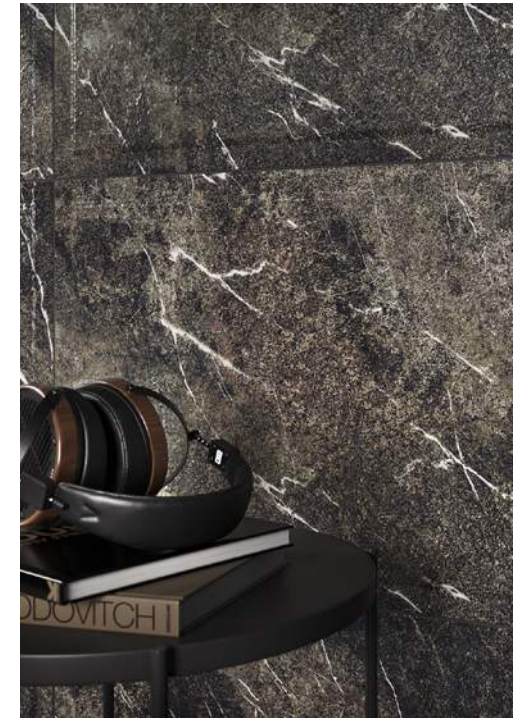

BREAK THE LINE

The heart of this collection is an uncommon juxtaposition of two bold stones with extremely different patterns. This breaks away from the classic trend of tile stone patter joining, and does so exquisitely. Theoretically impossible? The practice proves otherwise with a very harmonious composition. The unique frame design and the slate-like stone in a very modern fusion with the unique mineral texture offer a perfect solution for minimalist fit-out.