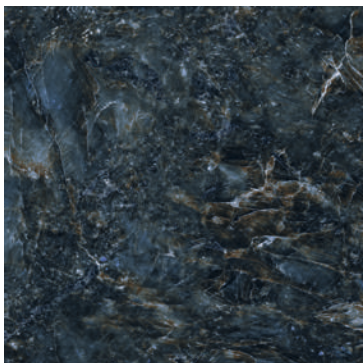

NT1066-005-1
COLOR CRUSH POLISHED 79,8 × 79,8