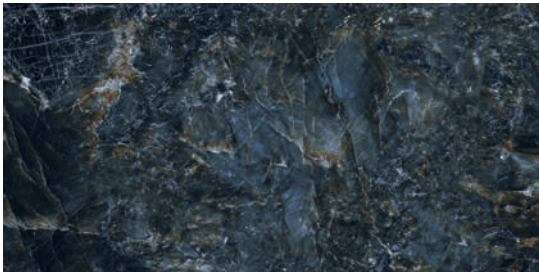

NT1066-003-1
COLOR CRUSH POLISHED 59,8 × 119,8