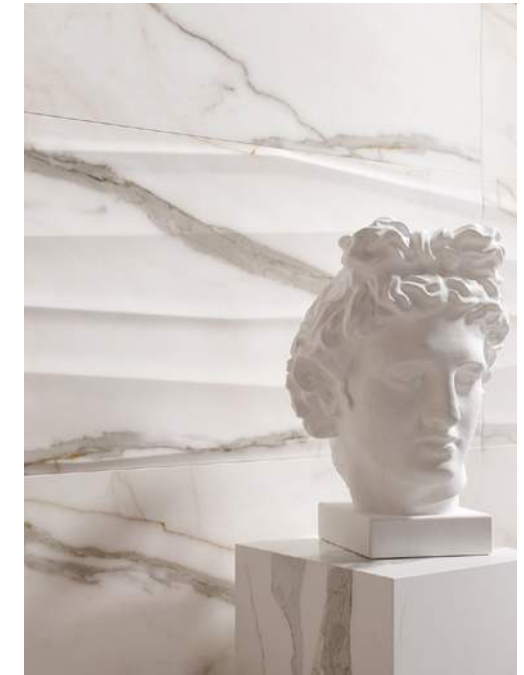

COSIMA

Do you feel best in classic rooms that are designed with sophisticated taste? Here is an example of a timeless collection of tiles made from an elegant stone in satin glazing to make it look and feel like real rock. These tiles in a bathroom give the feel of a majestic, ancient temple to find refuge and relaxation in. The texture with copper and grey veining is the right choice for very demanding customers who are searching for this type of finish as a background for skilfully selected decorative additions to produce a unique ambiance.