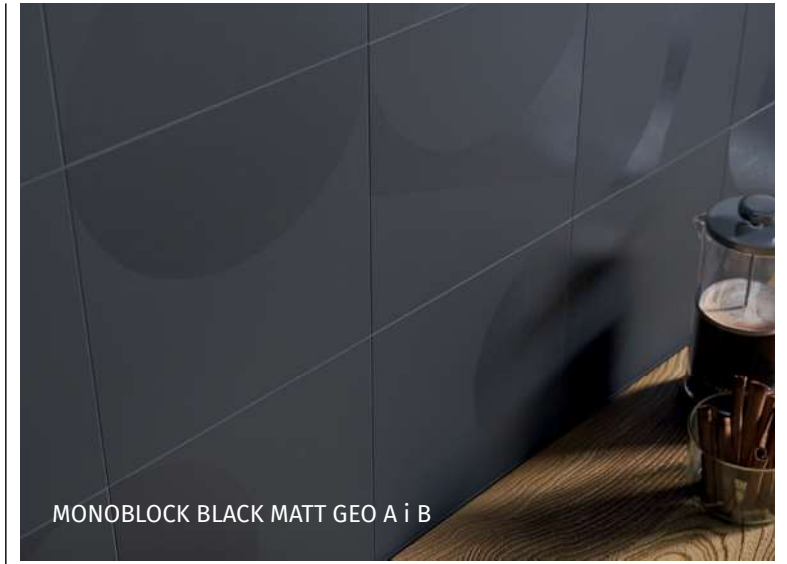

MONOBLOCK GEO

MONOBLOCK

MONOBLOCK BLACK MATT GEO A i B

MATT GLOSSY

APPLICATIONS

WALL TILES INDOORS

stain resistance class (for all tiles)